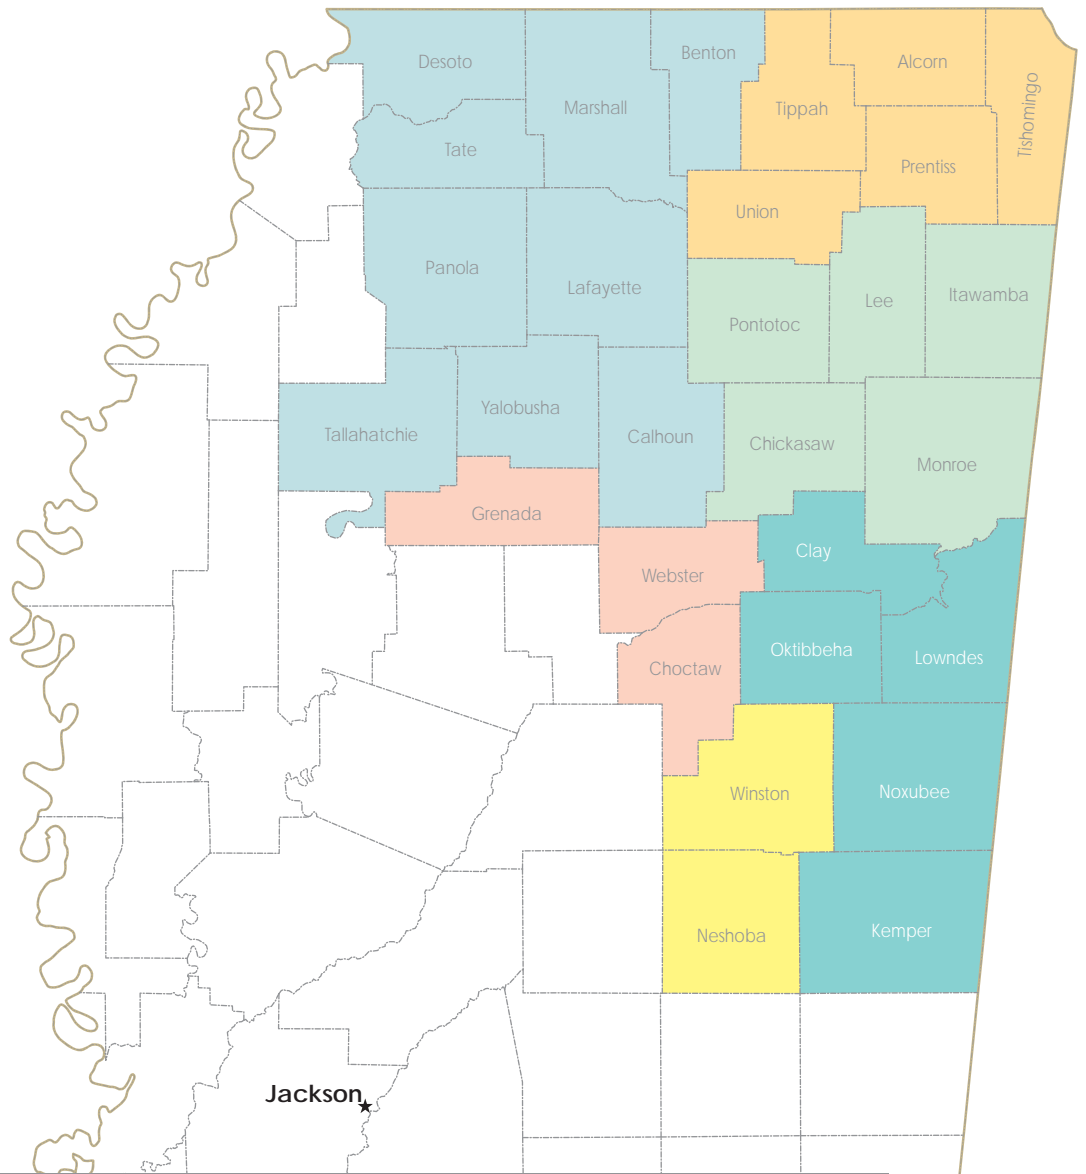

COMMUNITY COLLEGE DISTRICTS IN NORTHEAST MISSISSIPPI

NMIDA

NORTH MISSISSIPPI INDUSTRIAL DEVELOPMENT ASSOCIATION

WWW.NMIDA.COM • 662.494.4633

 Northwest Mississippi Community College	 Northeast Mississippi Community College
 Holmes Community College	 Itawamba Community College
 East Central Mississippi Community College	 East Mississippi Community College

Gulf of Mexico