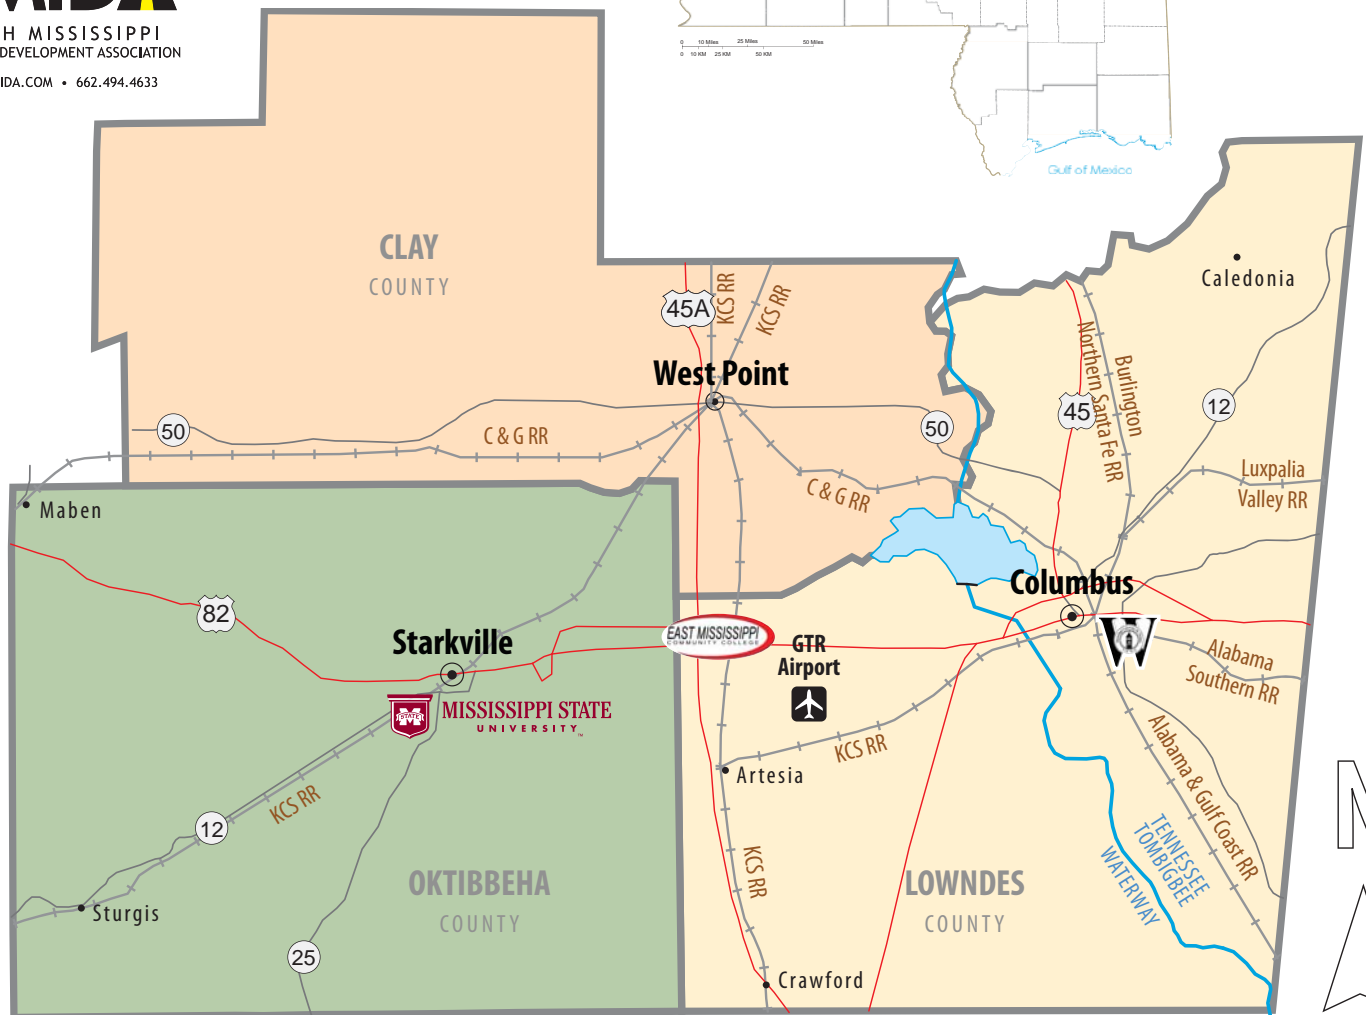

# GOLDEN TRIANGLE REGION (GTR)

NORTH MISSISSIPPI INDUSTRIAL DEVELOPMENT ASSOCIATION  
WWW.NMIDA.COM • 662.494.4633

www.starkville.org

www.westpoint.org

www.cldlink.org