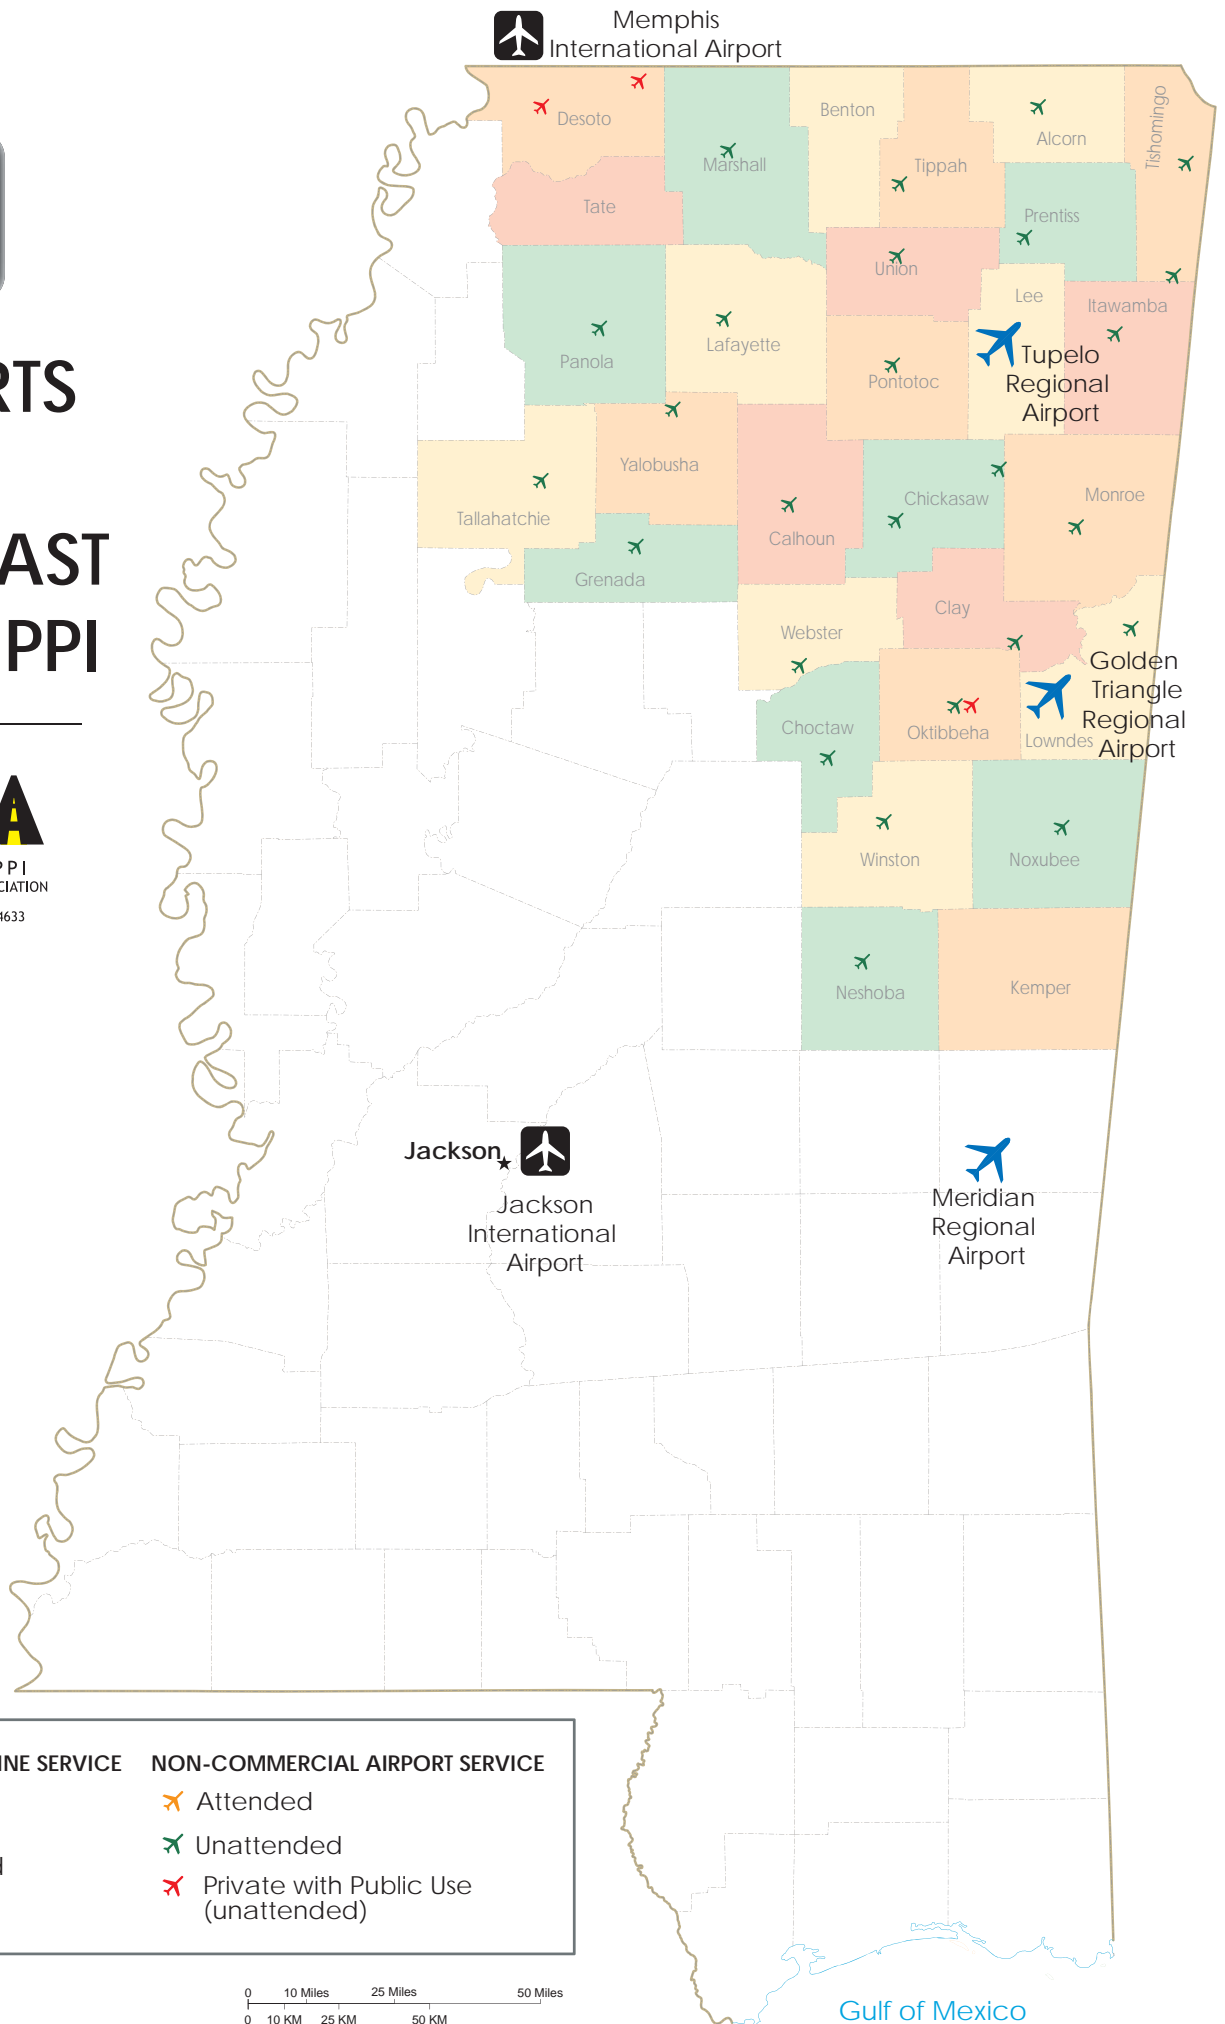

AIRPORTS IN NORTHEAST MISSISSIPPI

NMIDA

NORTH MISSISSIPPI
INDUSTRIAL DEVELOPMENT ASSOCIATION

WWW.NMIDA.COM • 662.494.4633

COMMERCIAL AIRLINE SERVICE	NON-COMMERCIAL AIRPORT SERVICE
Attended	Attended
Unattended	Unattended
	Private with Public Use (unattended)

Gulf of Mexico