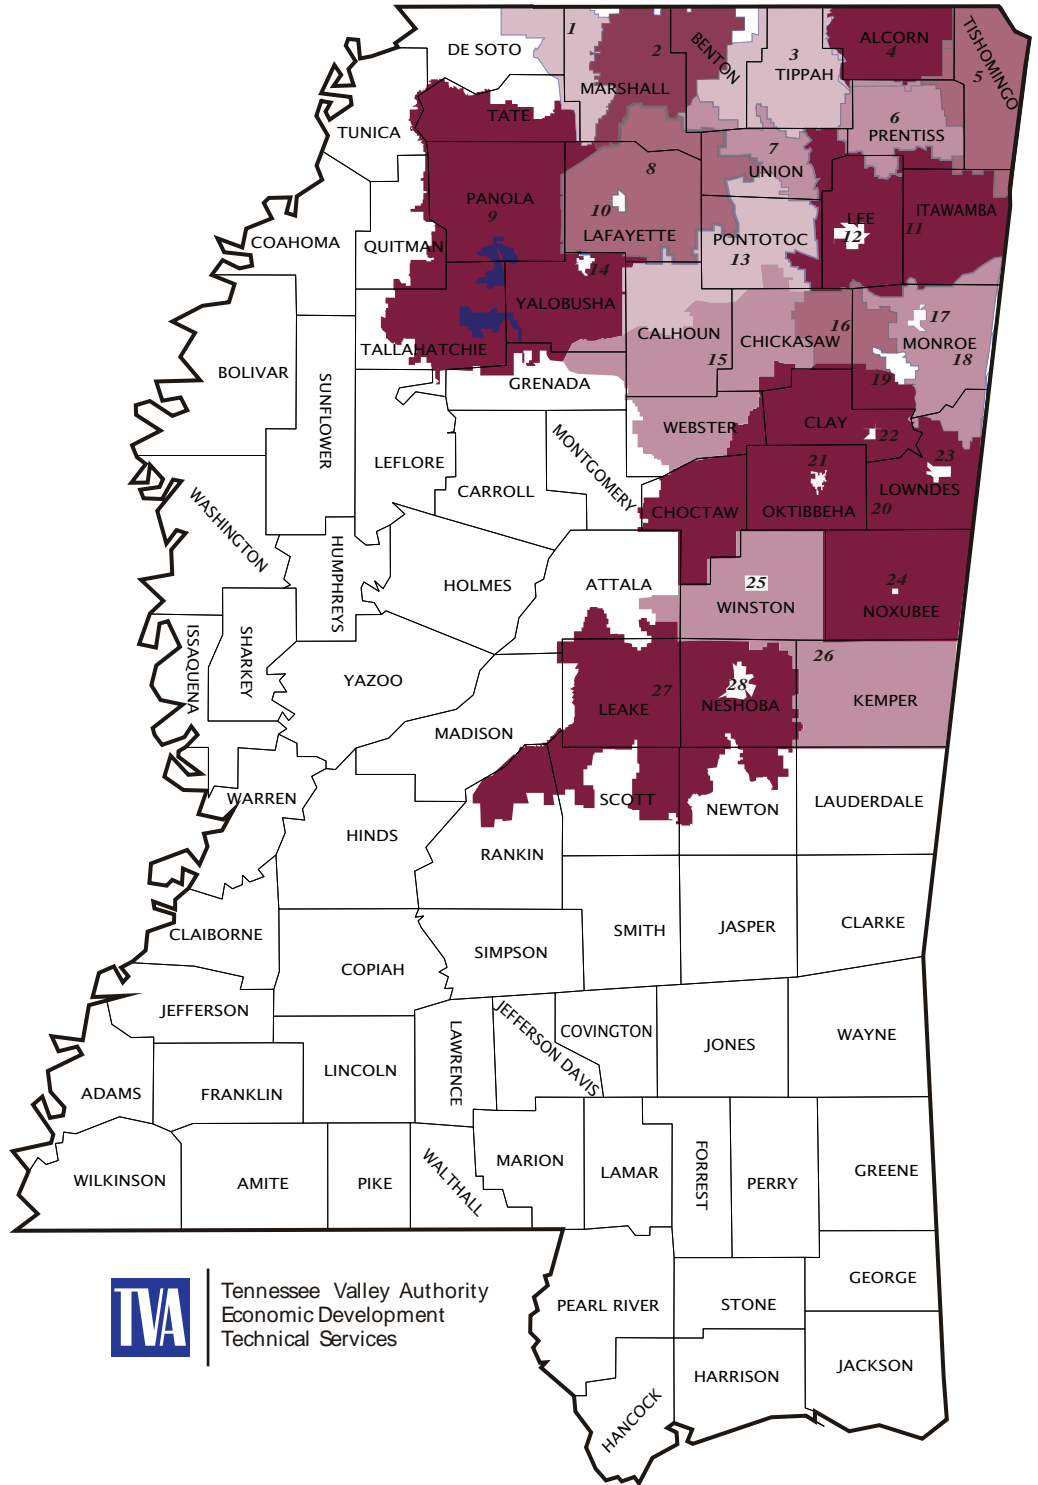

**NORTH MISSISSIPPI  
INDUSTRIAL DEVELOPMENT ASSOCIATION**

WWW.NMIDA.COM • 662.494.4633

**TVA POWER DISTRIBUTORS: MS SERVICE AREA**

- 1 Northcentral Mississippi Electric Power Association
- 2 City of Holly Springs Utility Department
- 3 Tippah Electric Power Association
- 4 Alcorn County Electric Power Association
- 5 Tishomingo County Electric Power Association
- 6 Prentiss County Electric Power Association
- 7 New Albany Light, Gas, and Water
- 8 North East Mississippi Electric Power Association
- 9 Tallahatchie Valley Electric Power Association
- 10 City of Oxford Electric Department
- 11 Tombigbee Electric Power Association
- 12 City of Tupelo Water and Light Department
- 13 Pontotoc Electric Power Association
- 14 City of Water Valley Electric Department
- 15 Natchez Trace Electric Power Association
- 16 City of Okolona Electric Department
- 17 City of Amory Utilities
- 18 Monroe County Electric Power Association
- 19 City of Aberdeen Electric Department
- 20 4-County Electric Power Association
- 21 Starkville Electric Department
- 22 City of West Point Electric System
- 23 City of Columbus Light and Water Department
- 24 City of Macon Electric Department
- 25 Louisville Utilities
- 26 East Mississippi Electric Power Association
- 27 Central Electric Power Association
- 28 Philadelphia Utilities

Tennessee Valley Authority  
Economic Development  
Technical Services